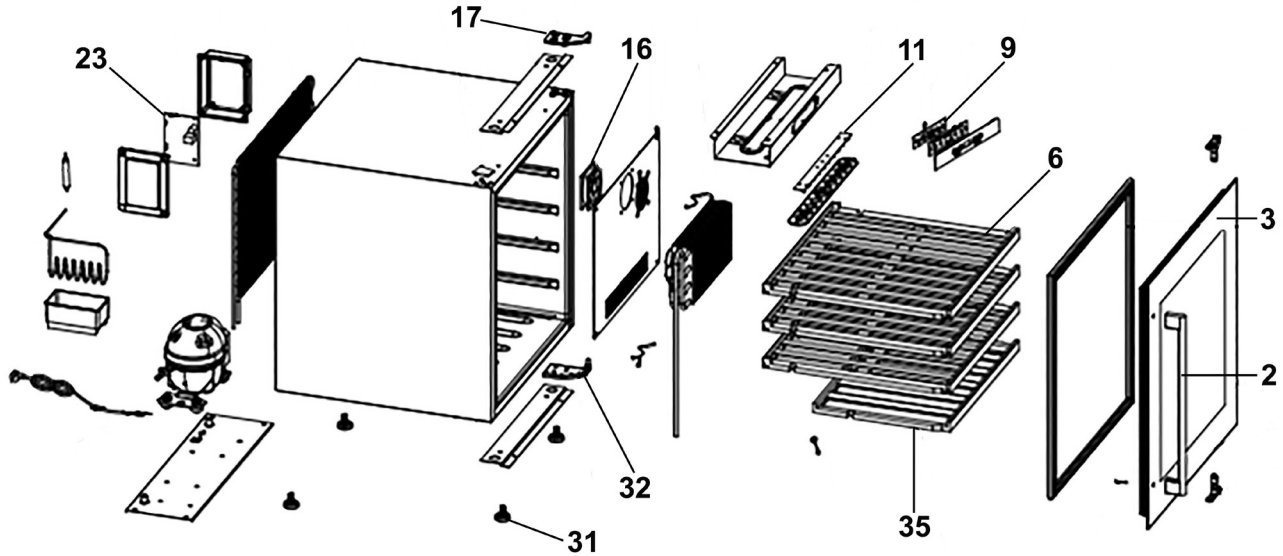

Parts Information:

Baridi 60cm Built-In 36 Bottle Wine Cooler with Beech Wood Shelves and Internal LED Light, Black Model No: DH206

Item	Part No.	Description
2	DH10567	Handle
3	DH10568	Door
6	DH10558	Wooden Shelf
9	DH10559	Display Panel
11	DH10560	LED Lamp Plate
16	DH10561	Fan

Item	Part No.	Description
17	DH10562	Right Upper Hinge
23	DH10563	Control Board
31	DH10564	Cabinet Foot
32	DH10565	Right Lower Hinge
35	DH10557	Wooden Shelf

NOTE: It is our policy to continually improve products and as such we reserve the right to alter data, specifications and component parts without prior notice. There may be alternative versions of this product, please contact us should you require this information.